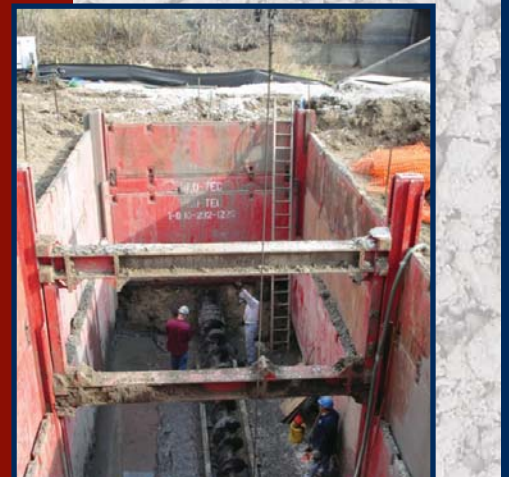

## Trench Shoring Equipment

- Steel Trench Boxes (call for sizes)
- Aluminum Trench Boxes
- Vertical Hydraulic Shoring
- 4'x8' & 4'x4' Finn Form Board
- Winter & Summer Shoring Oil
- Manhole Boxes
- Steel Sheeting
- High Clearance Arch Spreaders
- Slide Rail Systems
- Custom Lift Station Shoring
- Custom Shoring Designs
- Site Specific Engineering
  - stamps available in all 50 states
- Rock Boxes 2, 5, 7, 9, 12 yrd.

## CMP (Metal) Culvert Pipe

- 12" to 30" diameter in stock
- Call for Bidding Jobs
- Flared End Sections
- Bands

Manhole Boxes

Vertical Hydraulic Shoring

Slide Rail Shoring Bore Pit

Vacuum Manhole Tester

**We rent and sell trench shoring equipment**